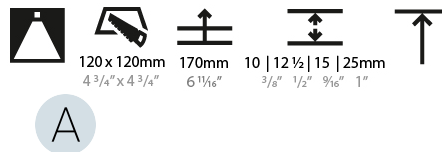

PHYSICAL

Shape: Square
Length (mm): 106
Length (in): 4 ³/₁₆
Width (mm): 106
Width (in): 4 ³/₁₆
Height (mm): 150
Height (in): 5 ⁷/₈
Ceiling Thickness (mm): 10 / 12.5 / 15 / 25
Ceiling Thickness (in): 3/8 or 1/2 or 9/16 or 1
Min. Recessing Depth (mm): 170
Min. Recessing Depth (in): 6 ¹¹/₁₆
Light Distribution: Downlight
Weight (kg): 0.769
Weight (lbs): 1.69
Fixture Finish: SSR / BKV / CWI / CRY / HAB / UFT / ITA / RUA / FTG / MYG / LOD / PUS / FRO / FUP / KIA / POP / BLS / SPG / MEY / GOH / GUM / CHC / COM / ABZ / JAG / OBR / MOS / ROR
Fixture Material: Aluminum Die Cast
Cut-out Measurements: 120mm / 4 3/4" x 120mm / 4 3/4"
Upon Request: Unique Ceiling Thickness

ELECTRICAL

Lamp Type: LED (Zhaga Standard)
Input Wattage (W): 16.5
Total Output Wattage (W): 14.7
Dimming: Dali Dimming
Driver Included: No
Driver Location: Recessed Housing
Driver Type: Constant Current - 120Vac
Driver Class: Class 2
Housing: See Components
Input Voltage (V): 120
Constant Current (MA): 350

LED

Number of LEDs: 1
Max. Delivered Lumen (lm): 770
Nominal Lumen (lm): 1140
CRI: >90 CRI
Lamp Life (hrs): 50000
Upon Request: RGB-W Tunable White Special Color Temperature Special LED

OPTICAL

Reflector: 20 / 40 / 60
Upon Request: Special Beam Angles

RATINGS AND CERTIFICATIONS

Certified By: Certified for North American Standards

IP rating: IP20
Zaneen Company Inc. © 2024, T 1800-388-3382, F 416-247-9319, www.zaneen.com

PROJECT
TYPE
SPECIFIER
QUANTITY
DATE