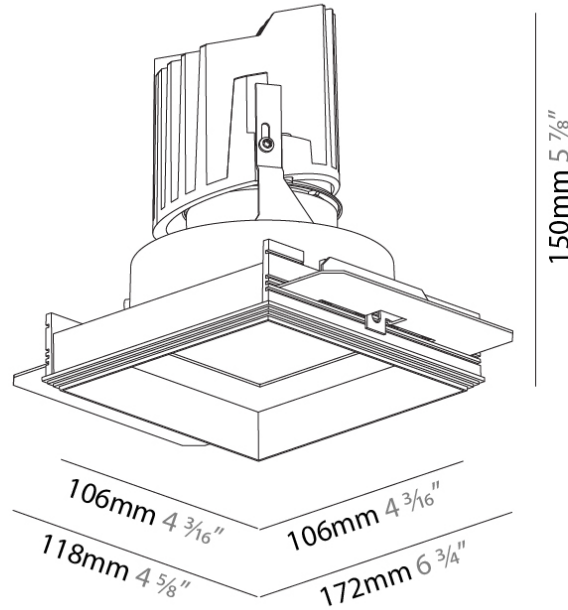

ELECTRICAL

Lamp Type: LED (Zhaga Standard)
Input Wattage (W): 15.5
Total Output Wattage (W): 14.5
Dimming: Tri-Mode (Non-Dimming and Phase Dimming (120Vac only) and 0-10V Dimming)
Driver Included: No
Driver Location: Recessed Housing
Driver Type: Constant Current - Universal
Driver Class: Class 2
Housing: See components
Input Voltage (V): 120 - 277
Constant Current (MA): 500

LED

Number of LEDs: 1
Color Temperature (°K): 2700 / 3000 / 3500 / 4000
Max. Delivered Lumen (lm): 940 / 980 / 1029 / 1050
Nominal Lumen (lm): 1386 / 1438 / 1511 / 1542
CRI: >90 CRI
Efficiency (%): 87.9 / 88.4 / 87.9
Lamp Life (hrs): 50000
Upon Request: RGB-W Tunable White Special Color Temperature Special LED

OPTICAL

Reflector: 20 / 40 / 60
Upon Request: Special Beam Angles

RATINGS AND CERTIFICATIONS

382, F 416-247-9319, www.zaneen.com

Copyright © 2024 Zaneen Lighting Inc. All rights reserved. This document is the property of Zaneen Lighting Inc. and is not to be distributed, copied, or reproduced in any form without the prior written permission of Zaneen Lighting Inc. The end of the existing Model #. For assistance on 'custom' specifications, contact zteam@zaneen.com. In a constant effort to supply the best product, we reserve the right to change specifications or materials without notice. The most recent specification sheets are found at zaneen.com

IP rating: IP20