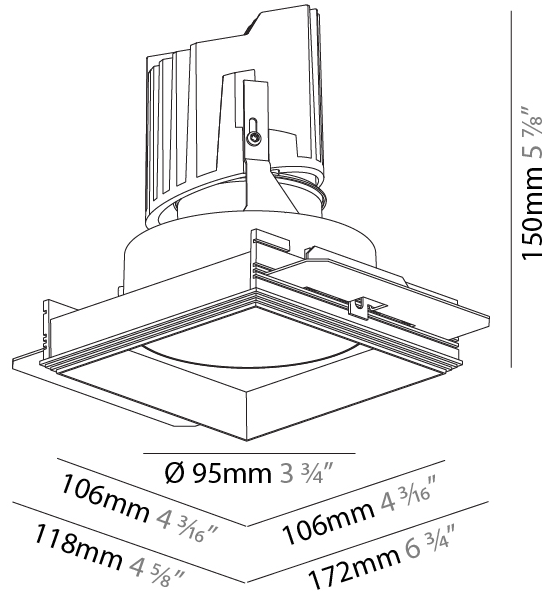

ELECTRICAL

Lamp Type: LED (Zhaga Standard)
Input Wattage (W): 16.5
Total Output Wattage (W): 14.7
Dimming: Dali Dimming
Driver Included: No
Driver Location: Recessed Housing
Driver Type: Constant Current - 120Vac
Driver Class: Class 2
Housing: See Components
Input Voltage (V): 120
Constant Current (MA): 350

LED

Number of LEDs: 1
Color Temperature (°K): Warm Dim
Max. Delivered Lumen (lm): 770
Nominal Lumen (lm): 1140
CRI: >90 CRI
Lamp Life (hrs): 50000
Upon Request: RGB-W Tunable White Special Color Temperature Special LED

OPTICAL

Reflector: 20 / 40 / 60
Upon Request: Special Beam Angles

RATINGS AND CERTIFICATIONS

Zaneen Group, Inc. • P.O. Box 11600 • 98813-3382, F 416-247-9319, www.zaneen.com

Certified By: Certified for North American Standards
In a constant effort to supply the best product, we reserve the right to change specifications or materials without notice. The most recent specification sheets are found at zaneen.com

PROJECT
TYPE
SPECIFIER
QUANTITY
DATE