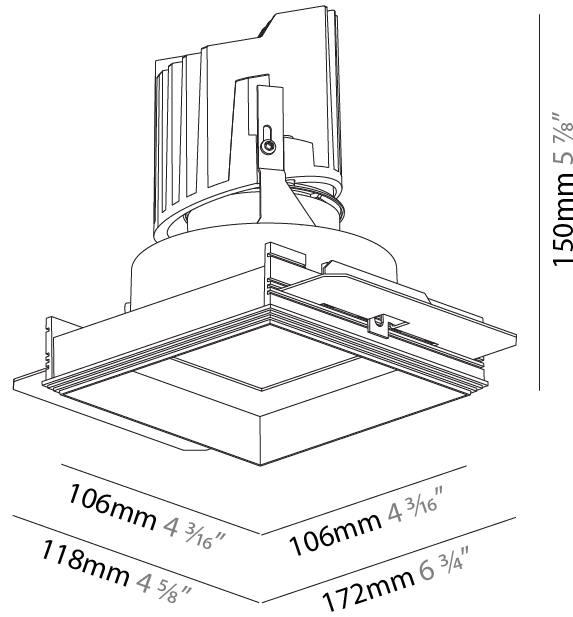

PHYSICAL

Shape: Square
Length (mm): 106
Length (in): 4 ³/₁₆
Width (mm): 106
Width (in): 4 ³/₁₆
Height (mm): 150
Height (in): 5 ⁷/₈
Ceiling Thickness (mm): 10 / 12.5 / 15 / 25
Ceiling Thickness (in): 3/8 or 1/2 or 9/16 or 1
Min. Recessing Depth (mm): 170
Min. Recessing Depth (in): 6 ¹¹/₁₆
Light Distribution: Downlight
Weight (kg): 0.769
Weight (lbs): 1.69
Fixture Finish: SSR / BKV / CWI / CRY / HAB / UFT / ITA / RUA / FTG / MYG / LOD / PUS / FRO / FUP / KIA / POP / BLS / SPG / MEY / GOH / GUM / CHC / COM / ABZ / JAG / OBR / MOS / ROR
Fixture Material: Aluminum Die Cast
Cut-out Measurements: 120mm / 4 3/4" x 120mm / 4 3/4"
Upon Request: Unique Ceiling Thickness

ELECTRICAL

Lamp Type: LED (Zhaga Standard)
Input Wattage (W): 16.5
Total Output Wattage (W): 14.7
Dimming: Dali Dimming
Driver Included: No
Driver Location: Recessed Housing
Driver Type: Constant Current - 120Vac
Driver Class: Class 2
Housing: See Components
Input Voltage (V): 120
Constant Current (MA): 350

LED

Number of LEDs: 1
Max. Delivered Lumen (lm): 770
Nominal Lumen (lm): 1140
CRI: >90 CRI
Lamp Life (hrs): 50000
Upon Request: RGB-W Tunable White Special Color Temperature Special LED

OPTICAL

Reflector: 20 / 40 / 60
Upon Request: Special Beam Angles

RATINGS AND CERTIFICATIONS

Certified By: Certified for North American Standards

IP rating: IP20
Zaneen Company Inc. © 2024, T 1800-388-3382, F 416-247-9319, www.zaneen.com

PROJECT
TYPE
SPECIFIER
QUANTITY
DATE